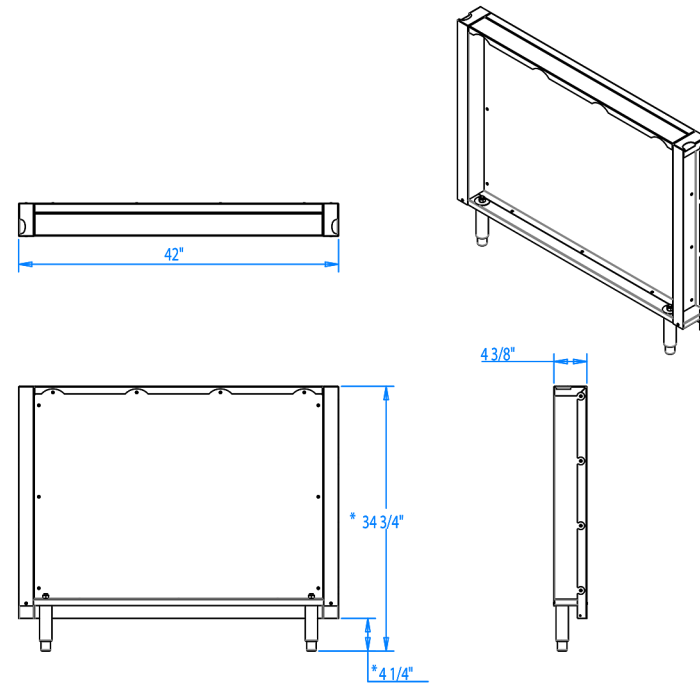

810 WEST WASHINGTON BOULEVARD
CHICAGO, IL 60607

8566 KRUM AVENUE
GALESBURG, MI 49053

KALAMAZOOGOURMET.COM
+1.800.868.1699

Signature K750GB Grill Back Panel

Overall Width / Installation Width	42 in (1066.8 mm) / 42 in (1066.8 mm)
Overall Depth / Installation Depth	4 3/8 in (111.13 mm) / 4 3/8 in (111.13 mm)
Overall Height / Counter Height	34 3/4 in (882.65 mm) / 34 3/4 in (882.65 mm) +/- 3/4 in (19.05 mm)
Approximate Product Weight	180 lb (81.64 kg)

PRODUCT FEATURES

- Supports the countertop behind the grill
- Must span between 2 Signature Series cabinets
- Stainless steel leveling legs for easy installation
- Arrives fully assembled and ready to install
- Hand-crafted from highly durable 304 stainless steel
- Available in marine-grade stainless steel
- Built with pride in Kalamazoo, Michigan

* HEIGHT ADJUSTABLE +/- 3/4 in (19.05mm)

WARNING: This product can expose you to chemicals including nickel, which are known to the State of California to cause cancer, and lead, which is known to the State of California to cause birth defects or other reproductive harm. For more information go to www.P65Warningsca.gov