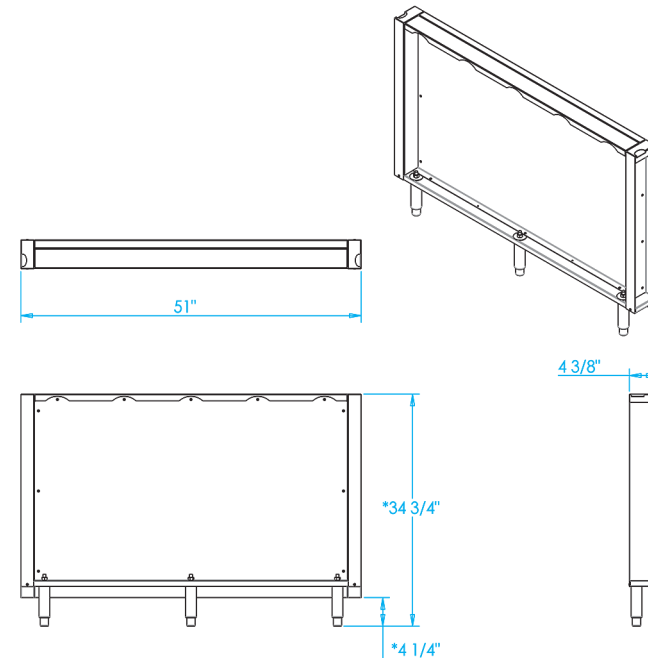

810 WEST WASHINGTON BOULEVARD
CHICAGO, IL 60607

8566 KRUM AVENUE
GALESBURG, MI 49053

KALAMAZOOGOURMET.COM
+1.800.868.1699

Signature K1000HB Grill Back Panel

Overall Width / Installation Width	51 in (1295.4 mm) / 51 in (1295.4 mm)
Overall Depth / Installation Depth	4 3/8 in (111.13 mm) / 4 3/8 in (111.13 mm)
Overall Height / Counter Height	34 3/4 in (882.65 mm) / 34 3/4 in (882.65 mm) +/- 3/4 in (19.05 mm)
Approximate Product Weight	200 lb (90.72 kg)

PRODUCT FEATURES

- Supports the countertop behind the grill
- Must span between 2 Signature Series cabinets
- Stainless steel leveling legs for easy installation
- Arrives fully assembled and ready to install
- Hand-crafted from highly durable 304 stainless steel
- Available in marine-grade stainless steel
- Built with pride in Kalamazoo, Michigan

* HEIGHT ADJUSTABLE +/- 3/4 in (19.05mm)

WARNING: This product can expose you to chemicals including nickel, which are known to the State of California to cause cancer, and lead, which is known to the State of California to cause birth defects or other reproductive harm. For more information go to www.P65Warningsca.gov