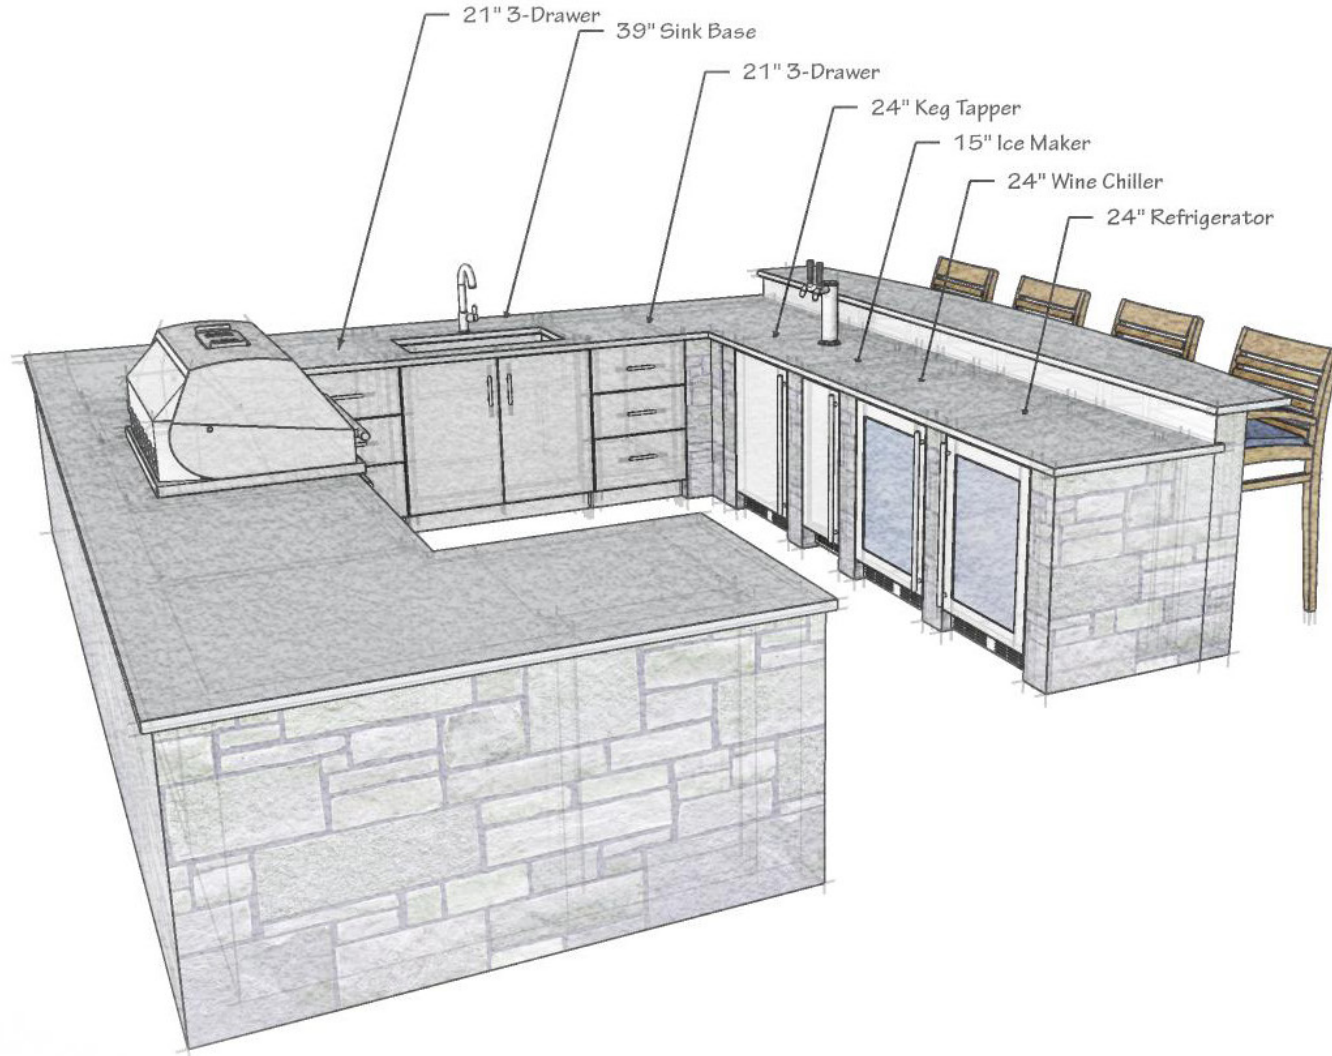

# The Signature Oasis

SAMPLE OUTDOOR KITCHEN PLAN

# The Signature Oasis

SAMPLE OUTDOOR KITCHEN PLAN

24" Refrigerator/Freezer Drawers