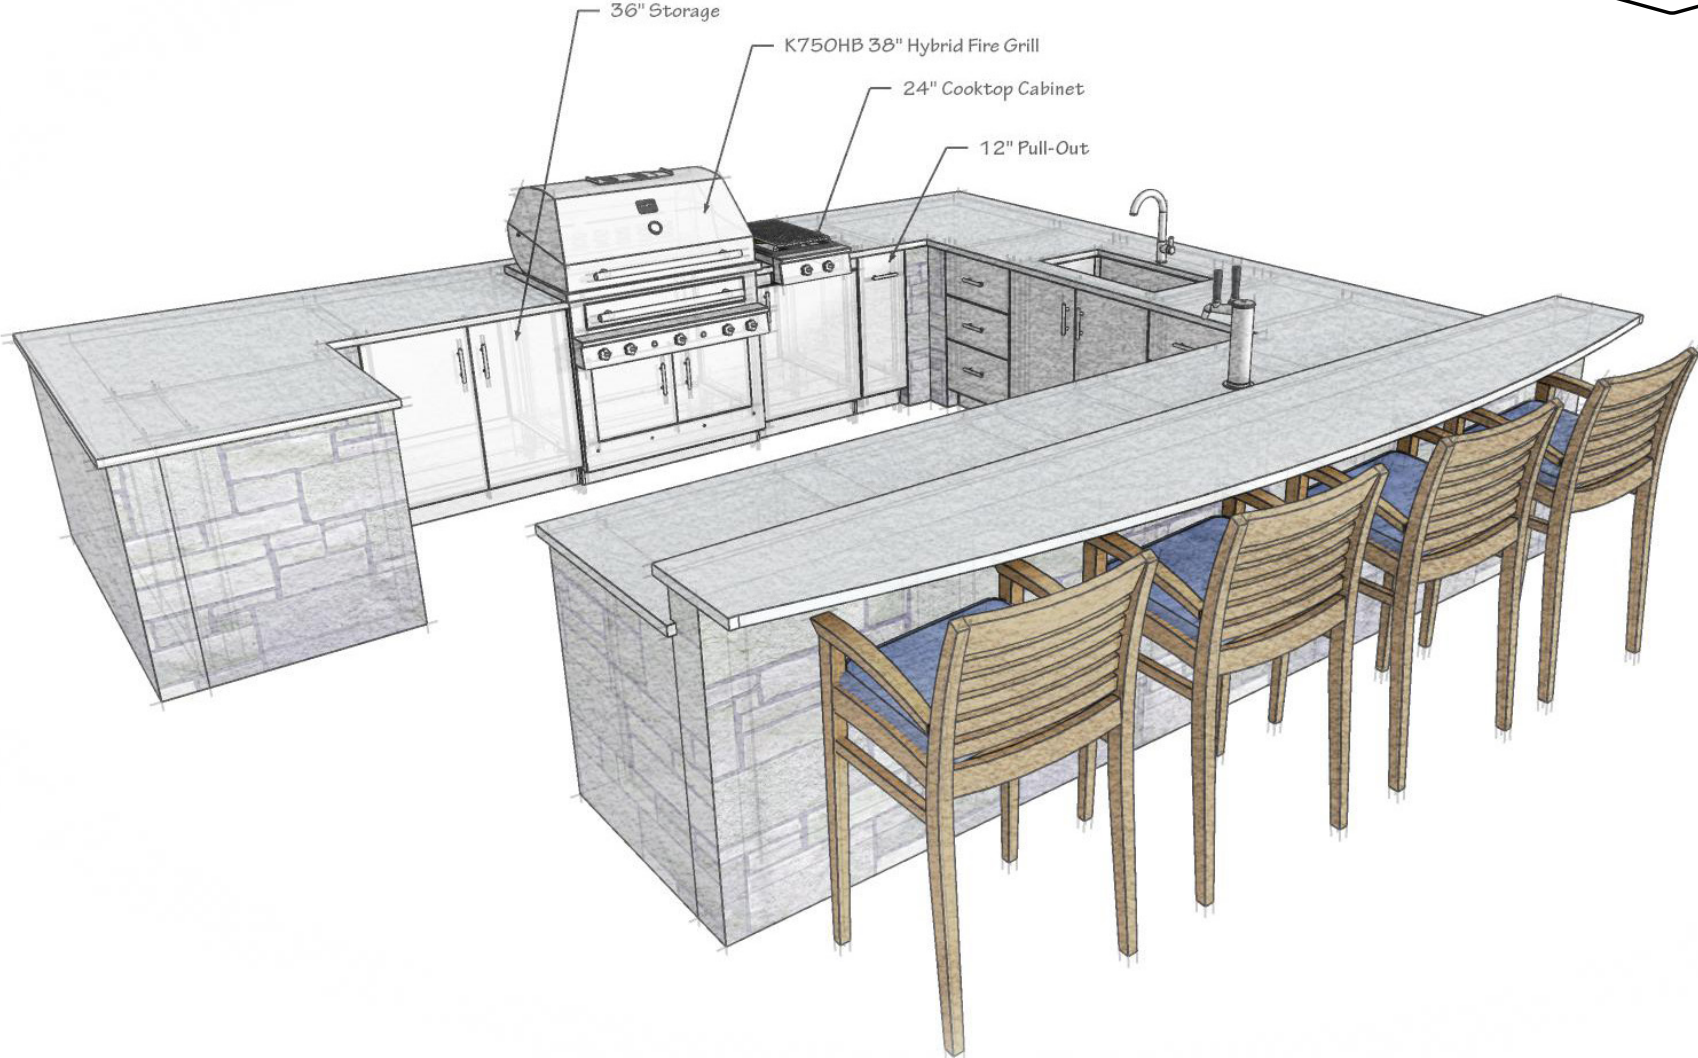

# The Signature Oasis

SAMPLE OUTDOOR KITCHEN PLAN

# The Signature Oasis

SAMPLE OUTDOOR KITCHEN PLAN

24" Refrigerator/Freezer Drawers