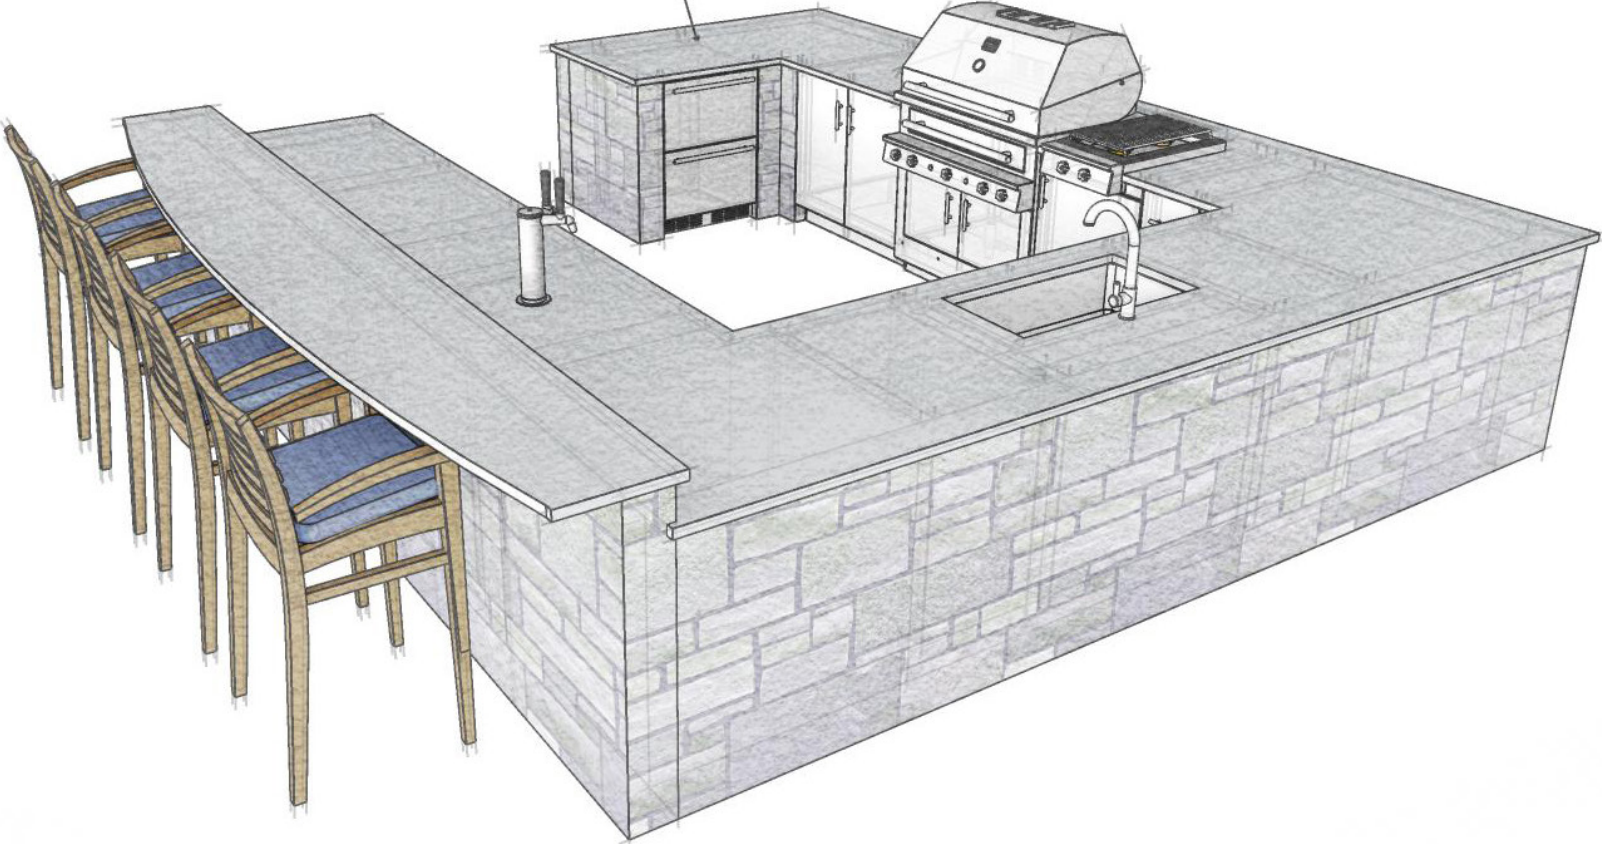

# The Signature Oasis

SAMPLE OUTDOOR KITCHEN PLAN

# The Signature Oasis

SAMPLE OUTDOOR KITCHEN PLAN

24" Refrigerator/Freezer Drawers