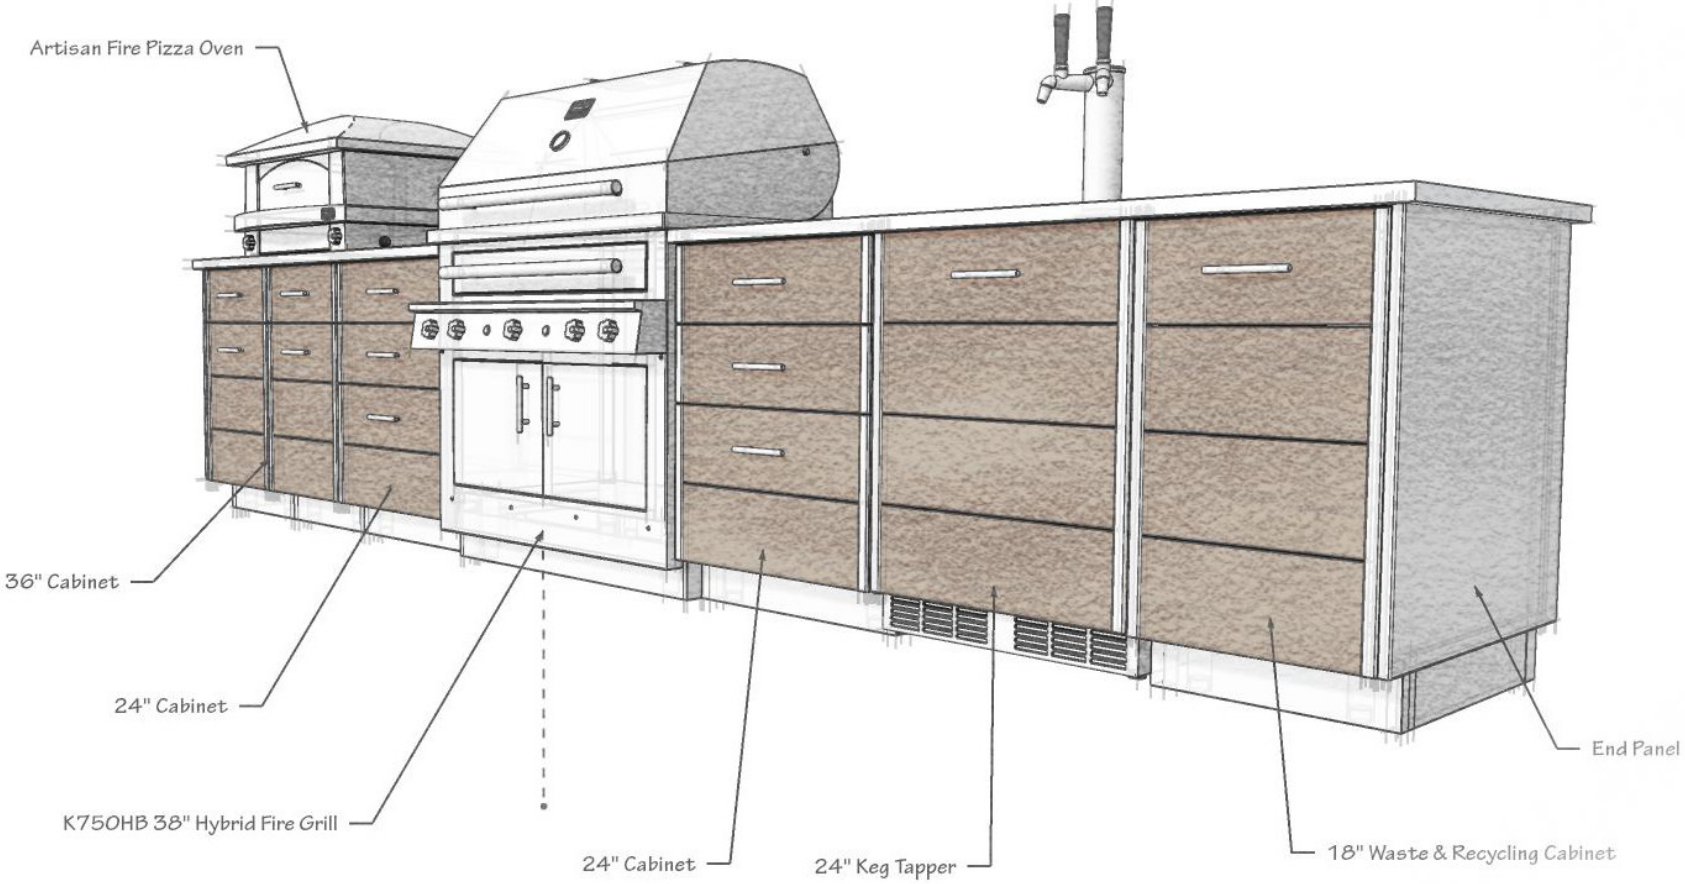

# The Arcadia Laguna

SAMPLE OUTDOOR KITCHEN PLAN

Artisan Fire Pizza Oven

36" Cabinet

24" Cabinet

K750HB 38" Hybrid Fire Grill

24" Cabinet

24" Keg Tapper