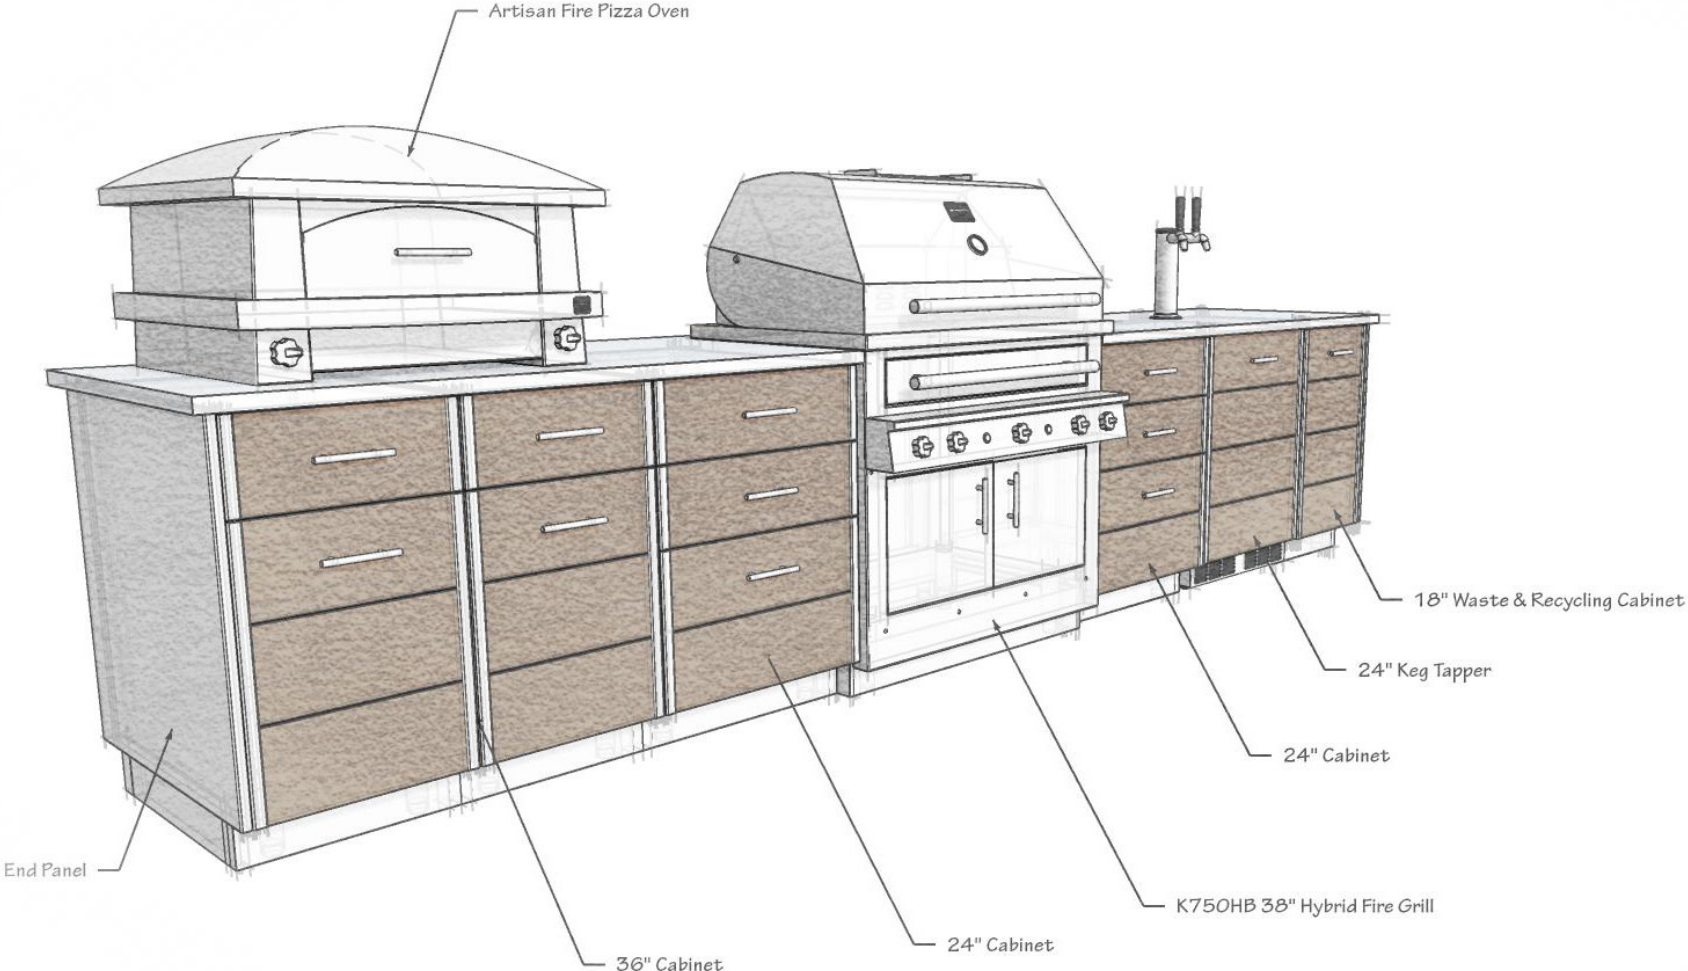

The Arcadia Laguna

SAMPLE OUTDOOR KITCHEN PLAN