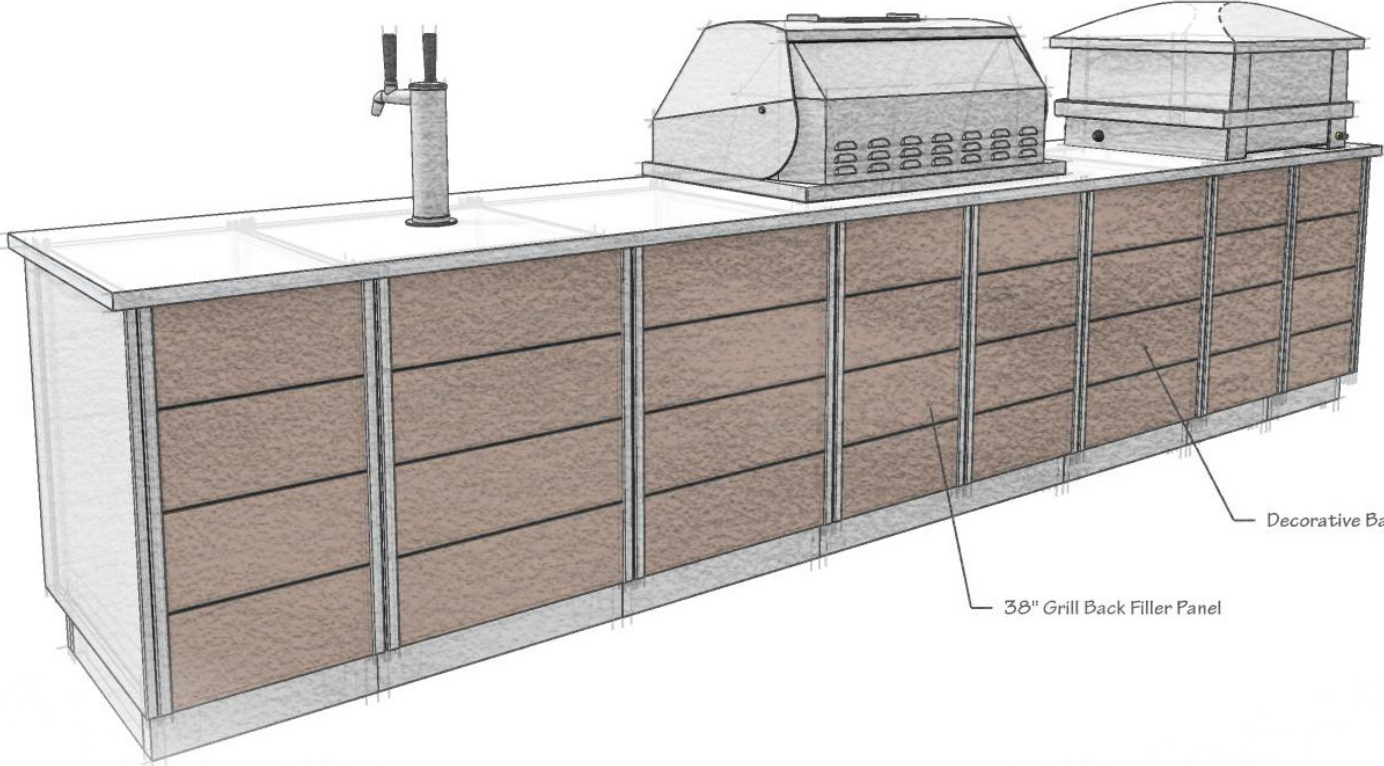

The Arcadia Laguna

SAMPLE OUTDOOR KITCHEN PLAN

Decorative Back Finishing Panels

38" Grill Back Filler Panel