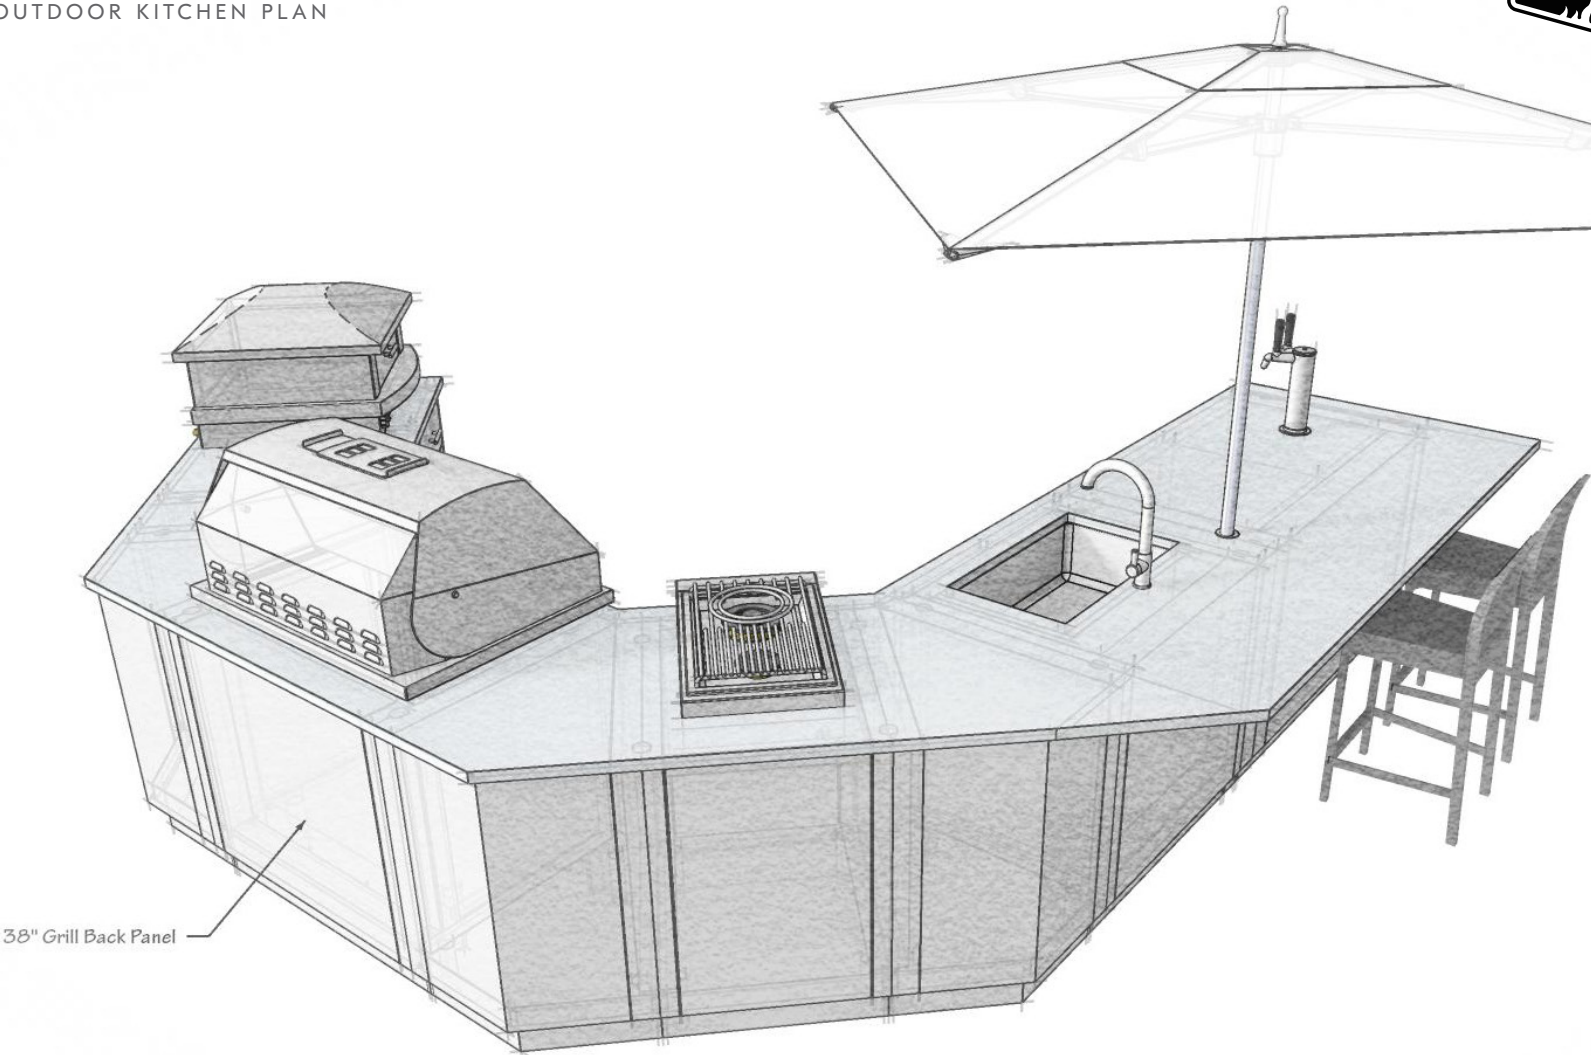

# The Signature Bistro

SAMPLE OUTDOOR KITCHEN PLAN

# The Signature Bistro

SAMPLE OUTDOOR KITCHEN PLAN

38" Grill Back Panel