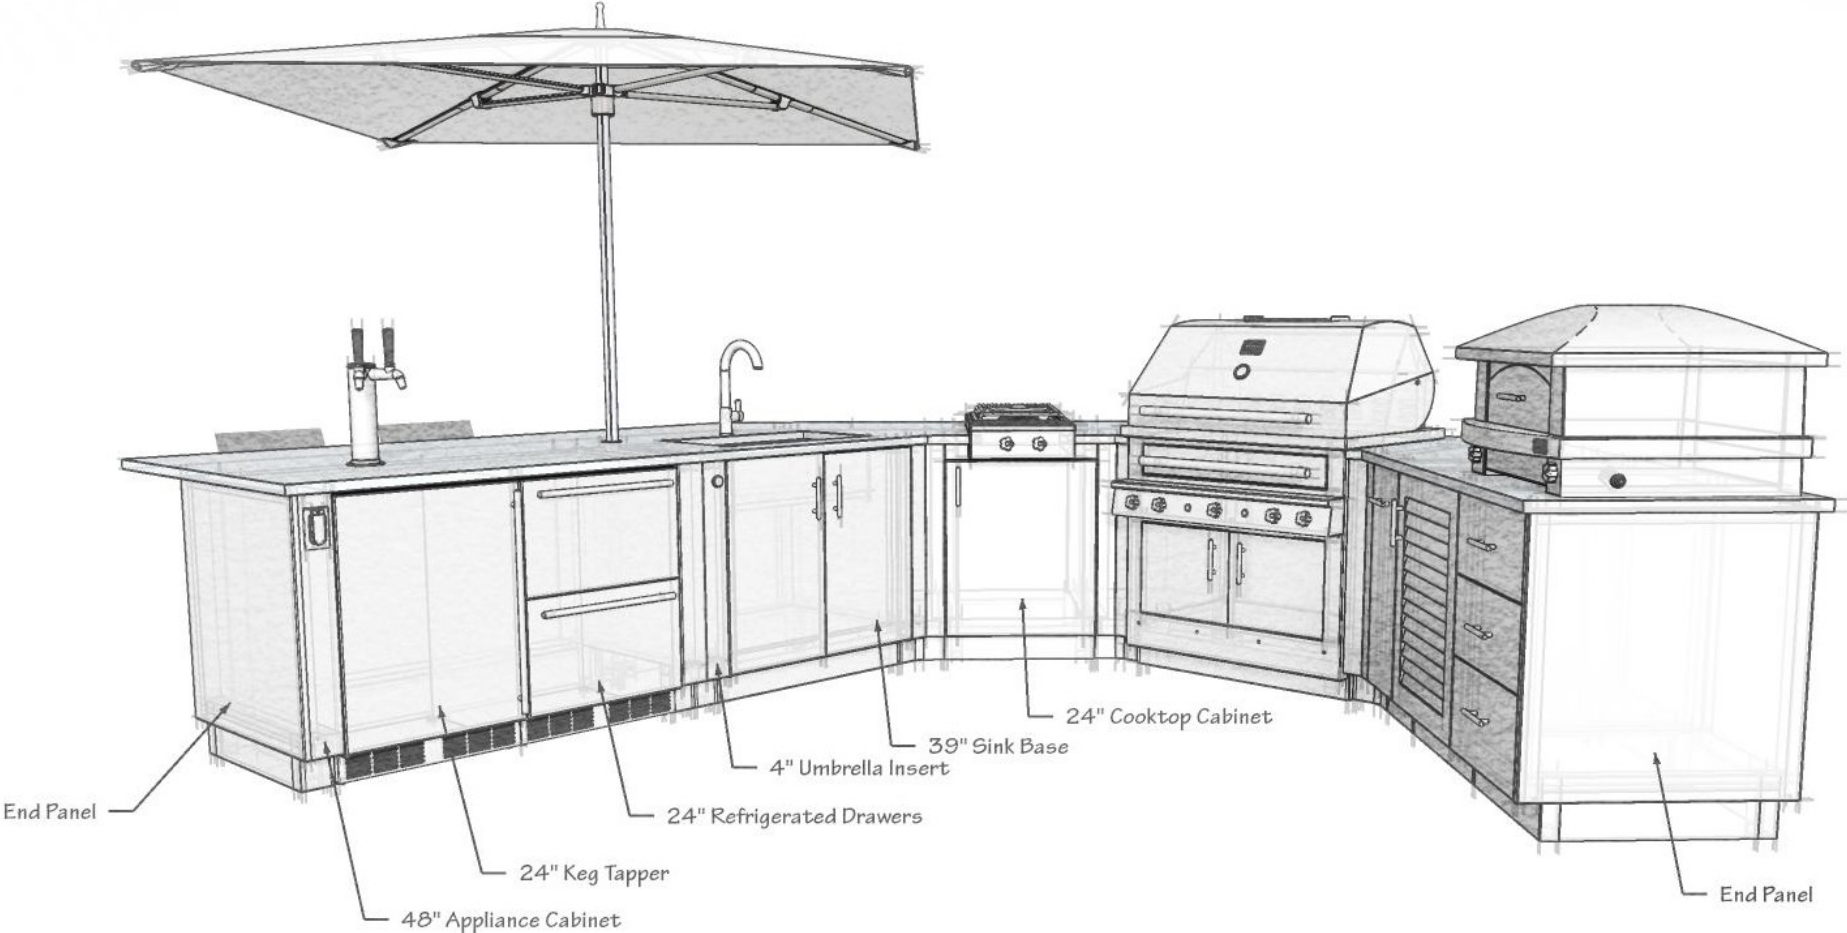

# The Signature Bistro

SAMPLE OUTDOOR KITCHEN PLAN

# The Signature Bistro

SAMPLE OUTDOOR KITCHEN PLAN

38" Grill Back Panel