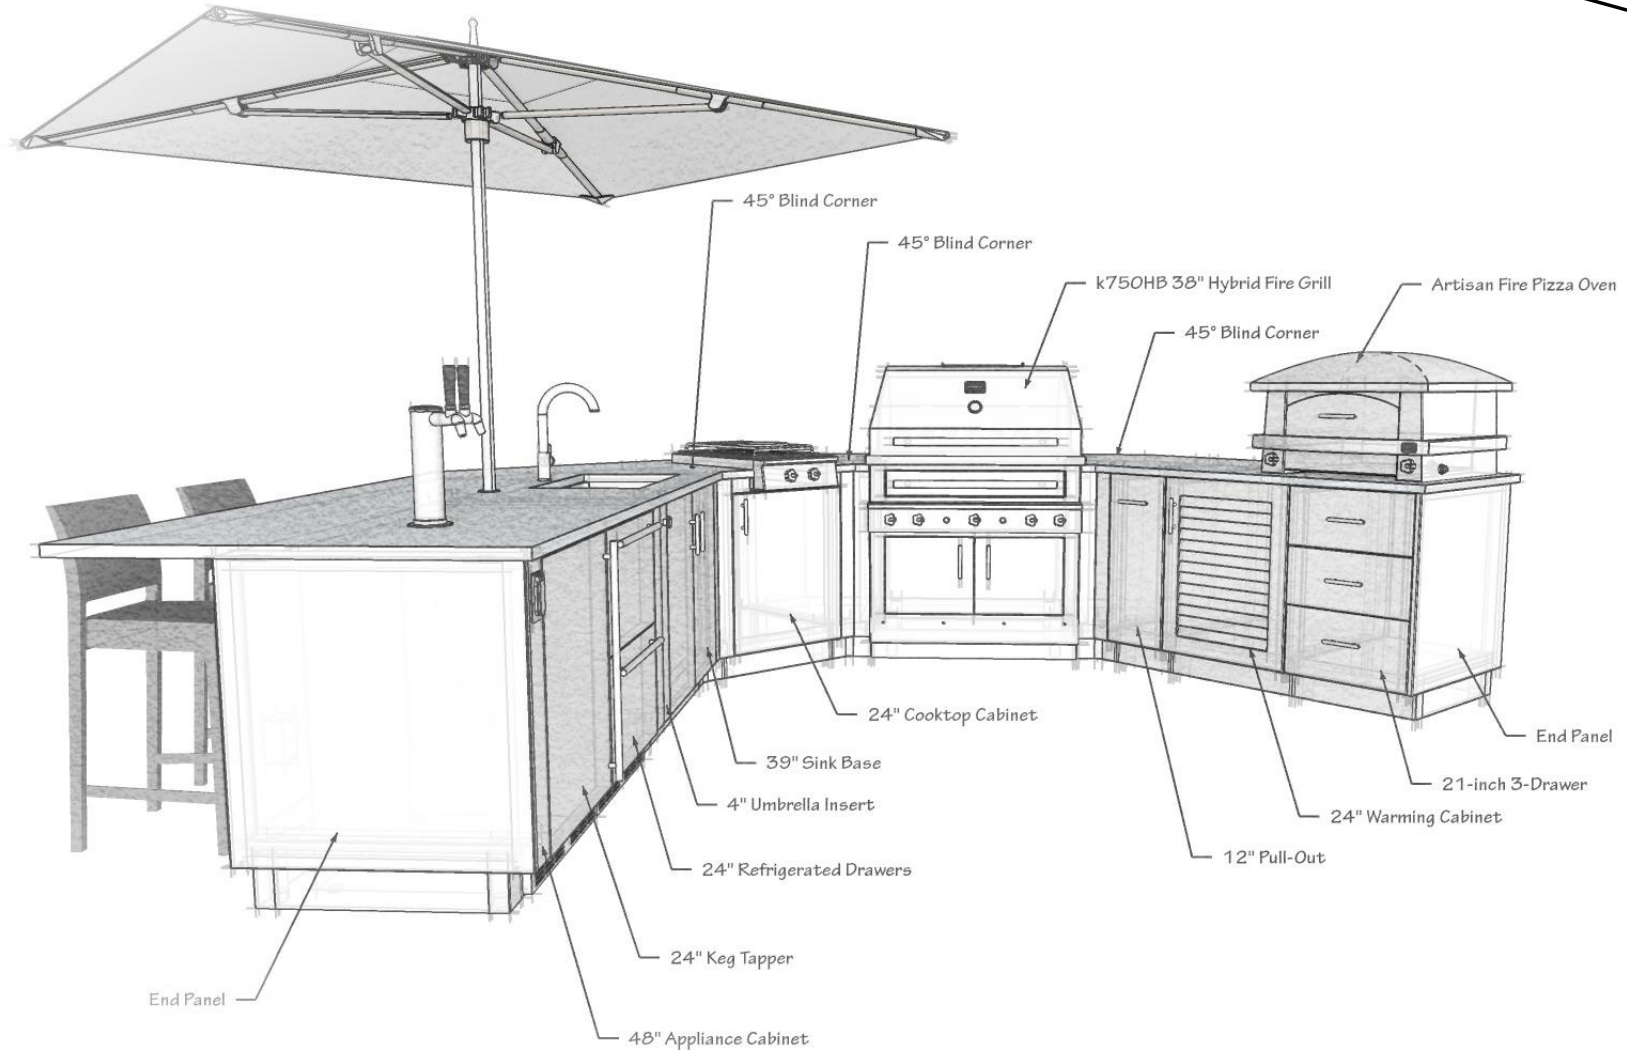

# The Signature Bistro

SAMPLE OUTDOOR KITCHEN PLAN

# The Signature Bistro

SAMPLE OUTDOOR KITCHEN PLAN

38" Grill Back Panel